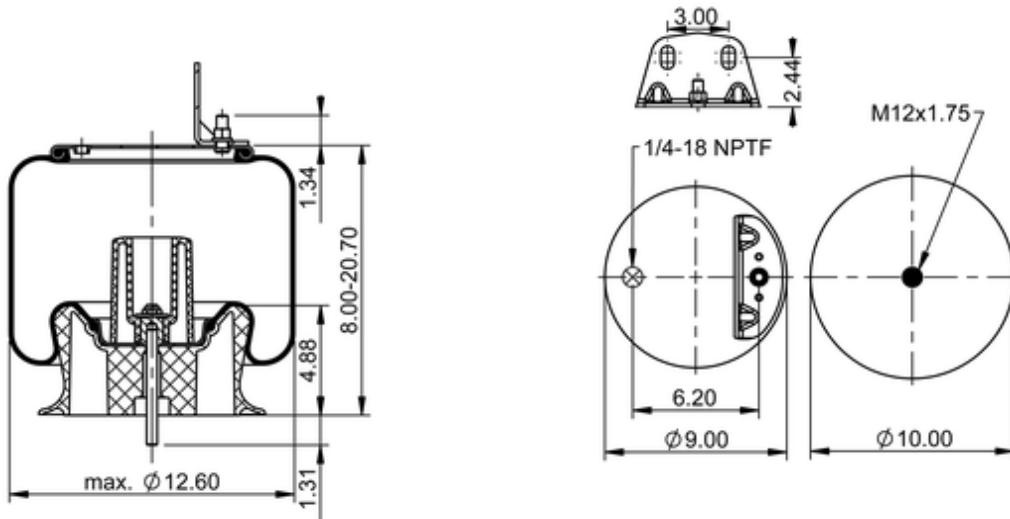

**9 10-16 P 1309**
**77699**

|  |                             |
|--|-----------------------------|
|  | 14.9 lb                     |
|  | 9313520                     |
|  | 1/4-18 NPTF: max. 22 lbf ft |
|  | M12x1.75: max. 35 lbf ft    |

**Cross-reference**

|                   |              |
|-------------------|--------------|
| Firestone Style   | 1T15M-6      |
| Firestone No.     | W01-358-8591 |
| Goodyear          | 1R12-423     |
| Goodyear Flex No. | 566243038    |
| Triangle          | AS-81309     |
| TRP               | AS85910      |