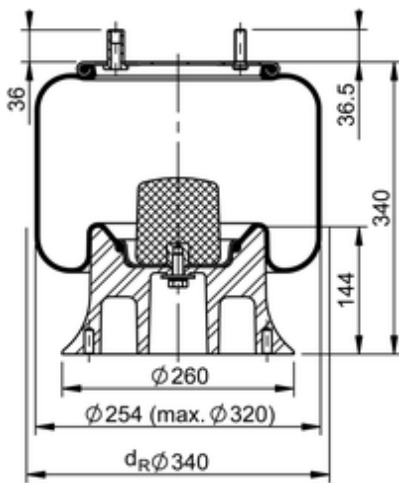

**9 10-16 A 987 Brazil**
**67999**

	16.9 lb
	9305213
	M12x1.5: max. 22 lbf ft
	M12x1.75: max. 35 lbf ft
	M18: max. 35 lbf ft

**Cross-reference**

Firestone Style	1T15M-6
Firestone No.	W01-095-0332
Firestone No.	W01-095-0743
Goodyear	556 0 2 8663
Goodyear Flex No.	556 0 3 8085
Airtech Ref.	136342

Airtech No.	34156-14C
Flexyon system	XY 6123
Suspentech flex	ST 038K
Suspentech system	ST 038

**OE Manufacturer/Part No.**

Manufacturer	Original Part No.	Model
FACCHINI	0308501706	
RANDON	212100303	
RANDON	212100316	
Volvo	1 076 594	NH12/FH12