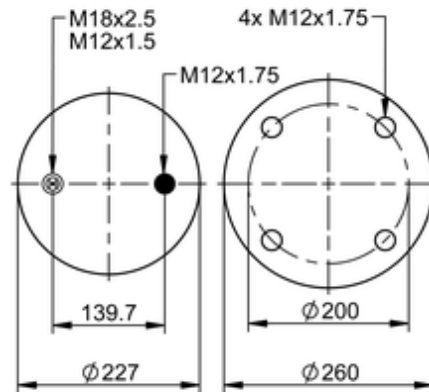

**9 10-16 A 987 Brazil**
**67999**

	16.9 lb
	9305213
	M12x1.5: max. 22 lbf ft
	M12x1.75: max. 35 lbf ft
	M18: max. 35 lbf ft

**Cross-reference**

Firestone Style	1T15M-6
Firestone No.	W01-095-0332
Firestone No.	W01-095-0743
Goodyear	556 0 2 8663
Goodyear Flex No.	556 0 3 8085
Airtech Ref.	136342

Airtech No.	34156-14C
Flexyon system	XY 6123
Suspentech flex	ST 038K
Suspentech system	ST 038

**OE Manufacturer/Part No.**

Manufacturer	Original Part No.	Model
FACCHINI	0308501706	
RANDON	212100303	
RANDON	212100316	
Volvo	1 076 594	NH12/FH12