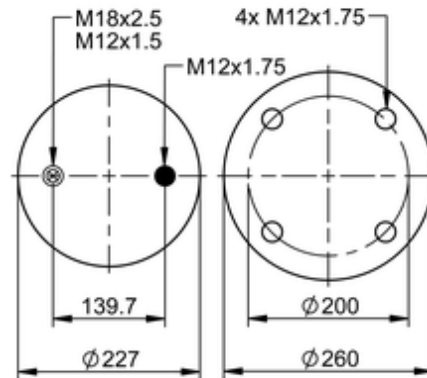

9 10-16 A 986 Brazil
68814

	16.9 lb
	9305213
	M12x1.5: max. 22 lbf ft
	M12x1.75: max. 35 lbf ft
	M18: max. 35 lbf ft

Cross-reference

Firestone Style	1T15M-6
Firestone No.	W01-095-0292
Firestone No.	W01-095-0662
Goodyear	556 0 2 8581
Goodyear Flex No.	556 0 3 8085
Airtech Ref.	134662

Airtech No.	34156-17C
Flexyon system	XY 6097

OE Manufacturer/Part No.

Manufacturer	Original Part No.	Model
HBZ	80006-19	