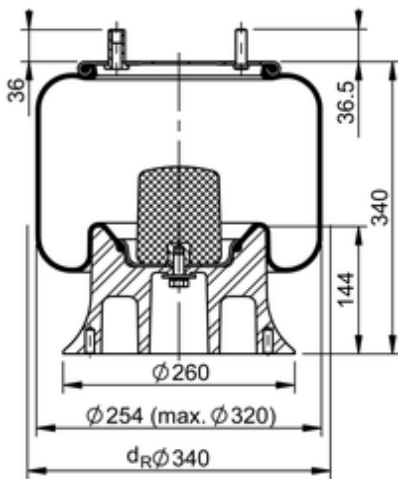

9 10-16 A 986 Brazil
68814

	16.9 lb
	9305213
	M12x1.5: max. 22 lbf ft
	M12x1.75: max. 35 lbf ft
	M18: max. 35 lbf ft

Cross-reference

Firestone Style	1T15M-6
Firestone No.	W01-095-0292
Firestone No.	W01-095-0662
Goodyear	556 0 2 8581
Goodyear Flex No.	556 0 3 8085
Airtech Ref.	134662

Airtech No.	34156-17C
Flexyon system	XY 6097

OE Manufacturer/Part No.

Manufacturer	Original Part No.	Model
HBZ	80006-19	