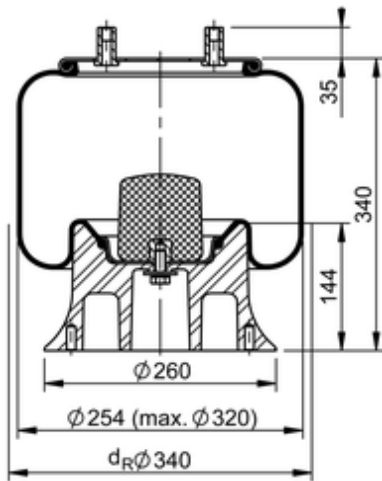

9 10-16 A 178 Brazil
70425

	17.2 lb
	9305213
	M12x1.5: max. 22 lbf ft
	M12x1.75: max. 35 lbf ft
	M20x1.5: max. 50 lbf ft

Cross-reference

Firestone Style	1T15M-6
Firestone No.	W01-095-0526
Goodyear	556 0 2 8796
Goodyear Flex No.	556 0 3 8084
Airtech Ref.	130412
Airtech No.	34156-19C

Suspentech system	ST 086
-------------------	--------

OE Manufacturer/Part No.

Manufacturer	Original Part No.	Model
FACCHINI	0308501720	