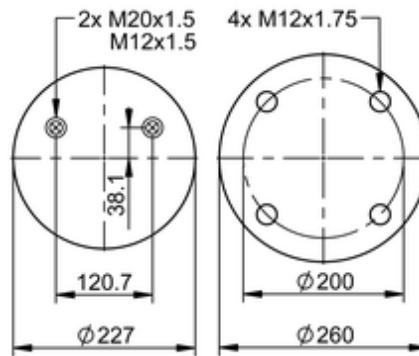

9 10-16 A 178 Brazil
70425

	17.2 lb
	9305213
	M12x1.5: max. 22 lbf ft
	M12x1.75: max. 35 lbf ft
	M20x1.5: max. 50 lbf ft

Cross-reference

Firestone Style	1T15M-6
Firestone No.	W01-095-0526
Goodyear	556 0 2 8796
Goodyear Flex No.	556 0 3 8084
Airtech Ref.	130412
Airtech No.	34156-19C