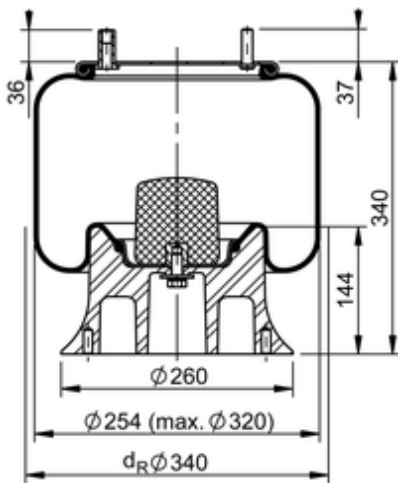

9 10-16 A 145 Brazil
70373

| | |
|--|--------------------------|
| | 16.9 lb |
| | 9305213 |
| | M12x1.5: max. 22 lbf ft |
| | M12x1.75: max. 35 lbf ft |
| | M18: max. 35 lbf ft |

Cross-reference

| | |
|-----------------|------------------|
| Firestone Style | 1T15M-6 |
| Firestone No. | W01-095-0502 |
| Firestone No. | W01-095-0664 |
| Firestone No. | W01-095-0521 KIT |
| Airtech Ref. | 136842 |
| Airtech No. | 34156-18C |