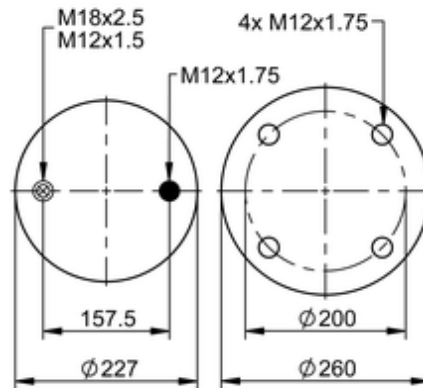

9 10-16 A 145 Brazil
70373

| | |
|--|--------------------------|
| | 16.9 lb |
| | 9305213 |
| | M12x1.5: max. 22 lbf ft |
| | M12x1.75: max. 35 lbf ft |
| | M18: max. 35 lbf ft |

Cross-reference

| | |
|-----------------|------------------|
| Firestone Style | 1T15M-6 |
| Firestone No. | W01-095-0502 |
| Firestone No. | W01-095-0664 |
| Firestone No. | W01-095-0521 KIT |
| Airtech Ref. | 136842 |
| Airtech No. | 34156-18C |