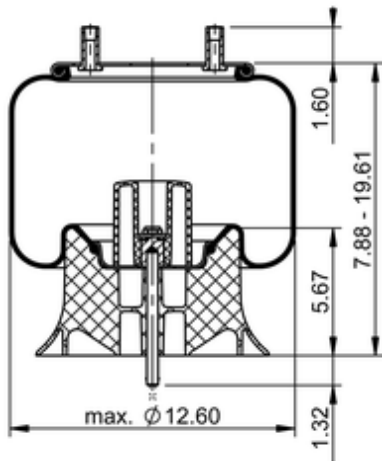

**9 10-14 P 959**
**67588**

	13.5 lb
	602212
	9314011
	1/2-13 UNC: max. 35 lbf ft
	1/4-18 NPTF: max. 22 lbf ft
	3/4-16 UNF: max. 50 lbf ft

**Cross-reference**

Primeride	AS PR9M14 9978
Firestone No.	W01-358-9978
FleetPride	AS9978
Triangle	AS-8959

TRP	AS99780
Automann	1DK23I-A959
Road Choice	AS9978

**OE Manufacturer/Part No.**

<b>Manufacturer</b>	<b>Original Part No.</b>	<b>Model</b>
Hendrickson	S-28929	