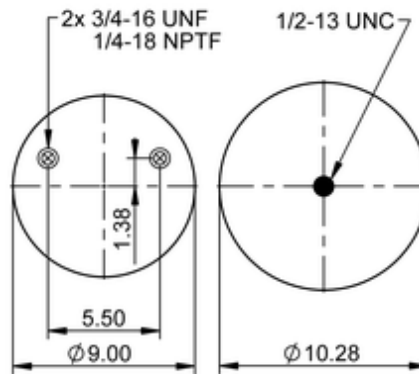

**9 10-14 P 959**
**67588**

	13.5 lb
	602212
	9314011
	1/2-13 UNC: max. 35 lbf ft
	1/4-18 NPTF: max. 22 lbf ft
	3/4-16 UNF: max. 50 lbf ft

**Cross-reference**

Primeride	AS PR9M14 9978
Firestone No.	W01-358-9978
FleetPride	AS9978
Triangle	AS-8959

TRP	AS99780
Automann	1DK23I-A959
Road Choice	AS9978

**OE Manufacturer/Part No.**

<b>Manufacturer</b>	<b>Original Part No.</b>	<b>Model</b>
Hendrickson	S-28929	