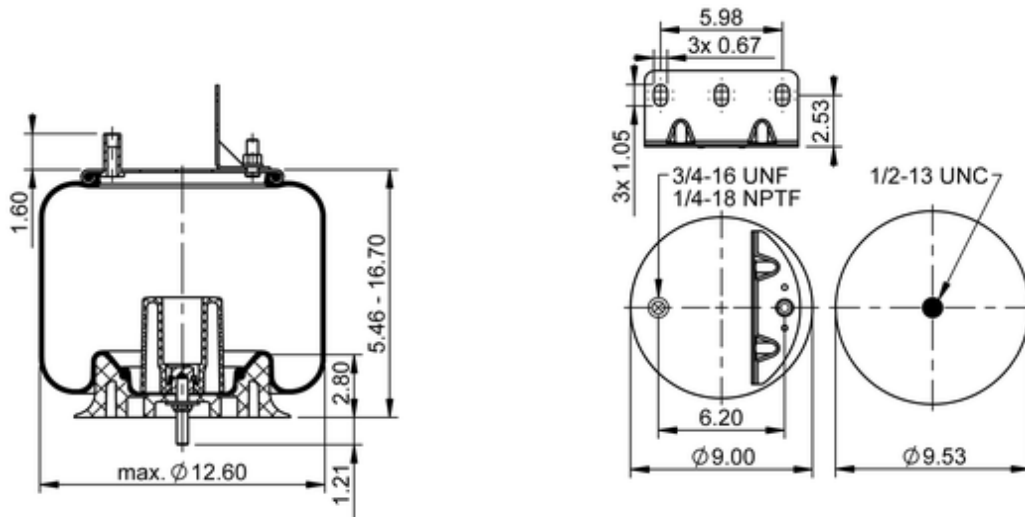

9 10-14 P 905 (BK)
68153

	13 lb
	9308127
	1/2-13 UNC: max. 35 lbf ft
	1/4-18 NPTF: max. 22 lbf ft
	3/4-16 UNF: max. 50 lbf ft

Cross-reference

Firestone Style	1T15M-4
Firestone No.	W01-358-8816
TRP	AS88160
Automann	1DK23I-8816