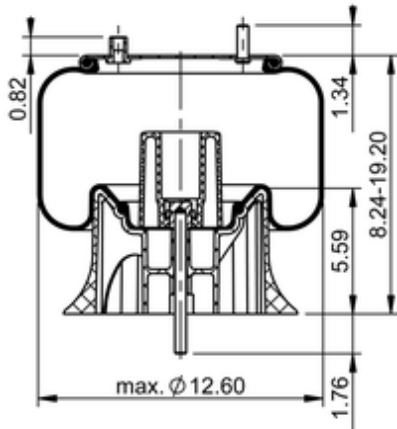

**9 10-14 P 882**
**66521**

	13.9 lb
	9314552
	1/2-13 UNC: max. 35 lbf ft
	1/4-18 NPTF: max. 22 lbf ft
	3/4-16 UNF: max. 50 lbf ft

**Cross-reference**

Firestone Style	1T15M-4
Firestone No.	W01-358-9697
FleetPride	AS9697
Goodyear	1R12-1095
Goodyear Flex No.	566-24-3-171
Triangle	AS-8882

TRP	AS96970
Automann	1DK23I-9697

**OE Manufacturer/Part No.**

<b>Manufacturer</b>	<b>Original Part No.</b>	<b>Model</b>
SAF Holland	90557329	
SAF Holland	90557367	
Gillig	82-41192-000	