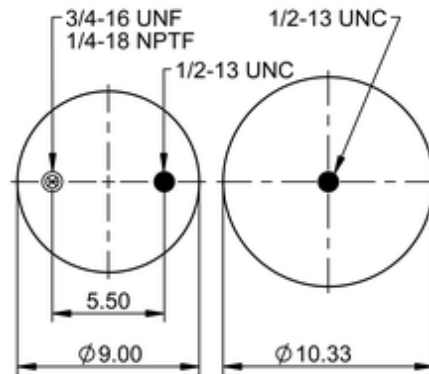

**9 10-14 P 882**
**66521**

	13.9 lb
	9314552
	1/2-13 UNC: max. 35 lbf ft
	1/4-18 NPTF: max. 22 lbf ft
	3/4-16 UNF: max. 50 lbf ft

**Cross-reference**

Firestone Style	1T15M-4
Firestone No.	W01-358-9697
FleetPride	AS9697
Goodyear	1R12-1095
Goodyear Flex No.	566-24-3-171
Triangle	AS-8882

TRP	AS96970
Automann	1DK23I-9697

**OE Manufacturer/Part No.**

<b>Manufacturer</b>	<b>Original Part No.</b>	<b>Model</b>
SAF Holland	90557329	
SAF Holland	90557367	
Gillig	82-41192-000	