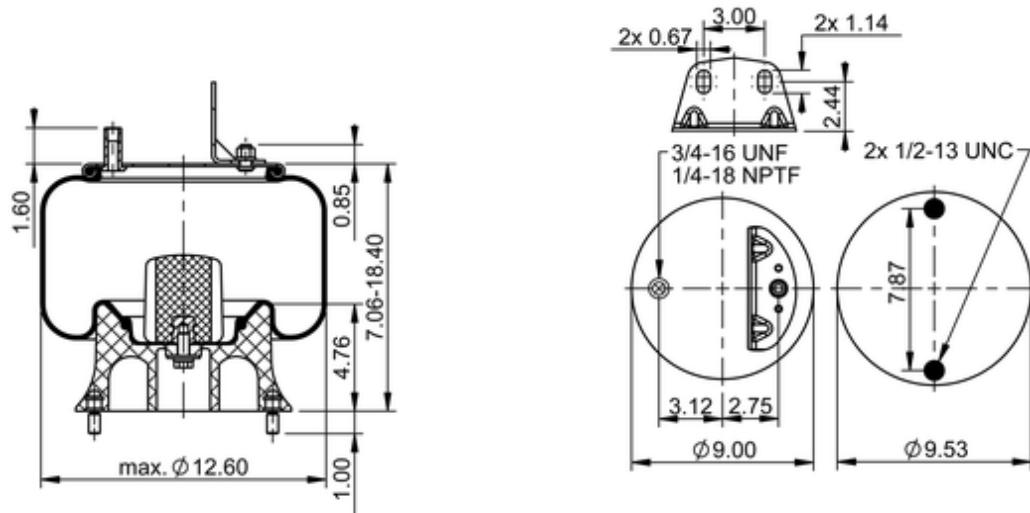

9 10-14 P 718 (BK)

64644

	13.5 lb
	9308245
	1/2-13 UNC: max. 35 lbf ft
	1/4-18 NPTF: max. 22 lbf ft
	3/4-16 UNF: max. 50 lbf ft

Cross-reference

Firestone Style	1T15M-4
Firestone No.	W01-358-9507
Triangle	AS-8718
Automann	1DK231-9507

OE Manufacturer/Part No.

Manufacturer	Original Part No.	Model
SAF Holland	90557313	