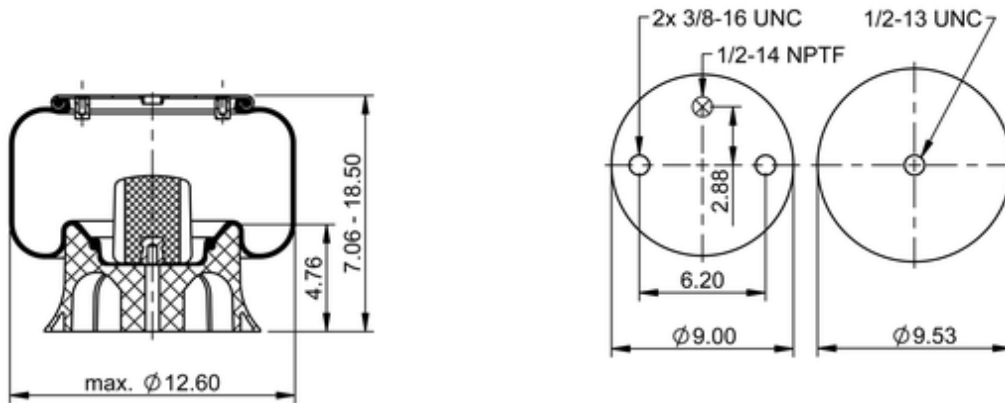

9 10-14 P 577
65990

	13.3 lb
	9308128
	1/2-13 UNC: max. 35 lbf ft
	1/2-14 NPTF: max. 22 lbf ft
	3/8-16 UNC: max. 20 lbf ft

Cross-reference

Primeride	AS PR9M14 8813
Firestone Style	1T15M-4
Firestone No.	W01-358-8813
FleetPride	AS8813
Goodyear	1R12-1204
Goodyear Flex No.	566-24-3-289

Taurus	6362
Triangle	AS-8577
TRP	AS88130
Automann	1DK23I-8813
Road Choice	AS8813

OE Manufacturer/Part No.

Manufacturer	Original Part No.	Model
Kenworth	C81-1003	
Peterbilt	C81-6000	