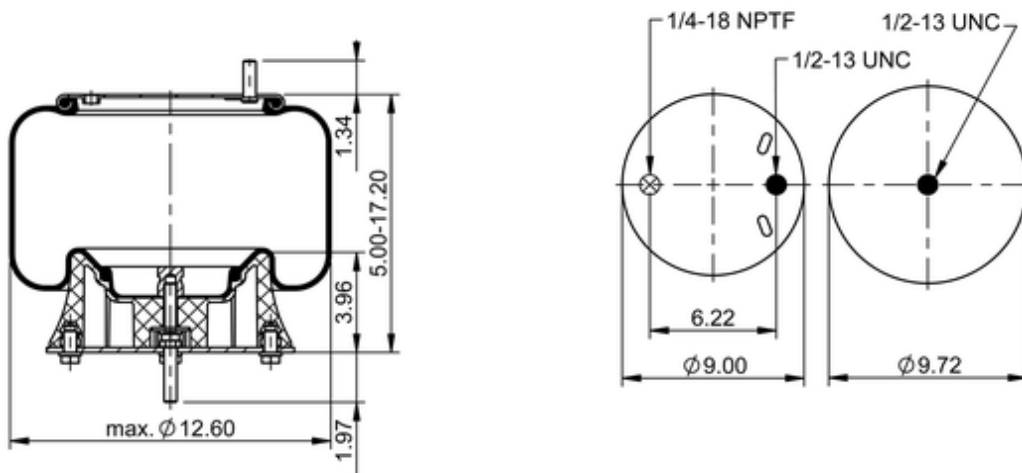

**9 10-14 P 575**
**65361**

	14.8 lb
	9312070
	1/2-13 UNC: max. 35 lbf ft
	1/4-18 NPTF: max. 22 lbf ft
	3/4-16 UNF: max. 50 lbf ft

**Cross-reference**

Firestone Style	1T15MT-3
Firestone No.	W01-358-9634
FleetPride	AS9634
Goodyear	1R12-636
Goodyear Flex No.	566243076
Triangle	AS-8575

TRP	AS96340
Automann	1DK23I-9634

**OE Manufacturer/Part No.**

<b>Manufacturer</b>	<b>Original Part No.</b>	<b>Model</b>
Freightliner	16-14263-000	
Freightliner	16-14263-001	
Freightliner	16-15443-000	
Freightliner	16-15443-001	
Freightliner	16-15444-000	