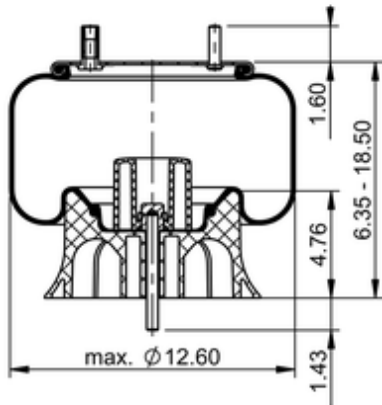

**9 10-14 P 494**
**64483**

	12 lb
	9308128
	1/2-13 UNC: max. 35 lbf ft
	1/4-18 NPTF: max. 22 lbf ft
	3/4-16 UNF: max. 50 lbf ft

**Cross-reference**

Firestone Style	1T15M-4
Firestone No.	W01-358-9484
FleetPride	AS9484
Taurus	6362
Triangle	AS-8494
TRP	AS94840

Automann

1DK23I-9484

**OE Manufacturer/Part No.**

<b>Manufacturer</b>	<b>Original Part No.</b>	<b>Model</b>
SAF Holland	90557158	
SAF Holland	90557184	