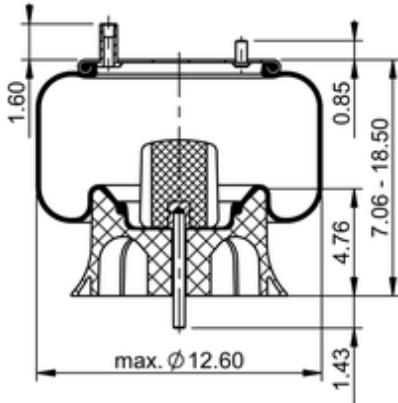

9 10-14 P 493

64482

	13.5 lb
	9308128
	1/2-13 UNC: max. 35 lbf ft
	1/4-18 NPTF: max. 22 lbf ft
	3/4-16 UNF: max. 50 lbf ft

### Cross-reference

Firestone Style	1T15M-4
Firestone No.	W01-358-9483
Taurus	6362
Triangle	AS-8493
TRP	AS94830
Automann	1DK23I-9483

**OE Manufacturer/Part No.**

<b>Manufacturer</b>	<b>Original Part No.</b>	<b>Model</b>
SAF Holland	90557166	