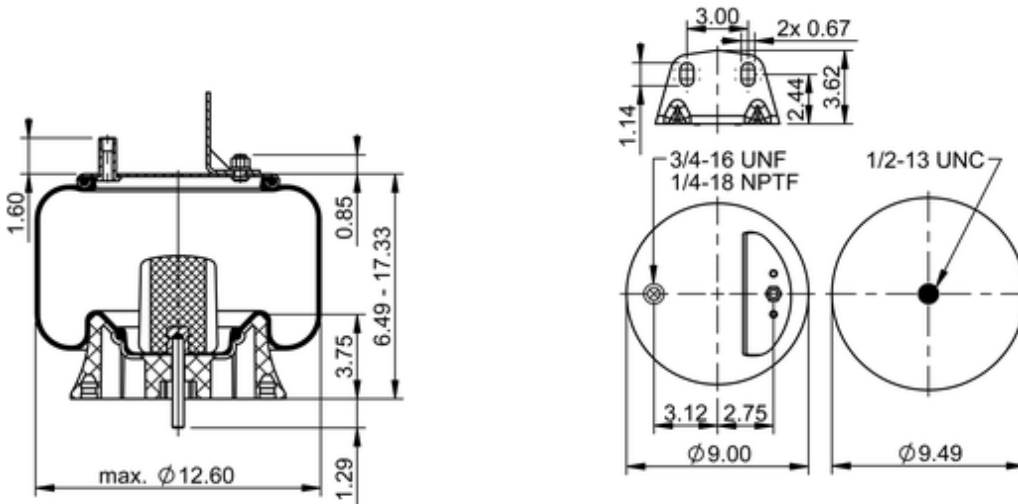

**9 10-14 P 492 (BK)**
**69651**

	12.2 lb
	9311939
	1/2-13 UNC: max. 35 lbf ft
	1/4-18 NPTF: max. 22 lbf ft
	3/4-16 UNF: max. 50 lbf ft

**Cross-reference**

Firestone Style	1T15M-4
Firestone No.	W01-358-9482
Triangle	AS-8492
TRP	AS94820
Automann	1DK23I-9482

**OE Manufacturer/Part No.**

<b>Manufacturer</b>	<b>Original Part No.</b>	<b>Model</b>
SAF Holland	90557161	
SAF Holland	90557219	