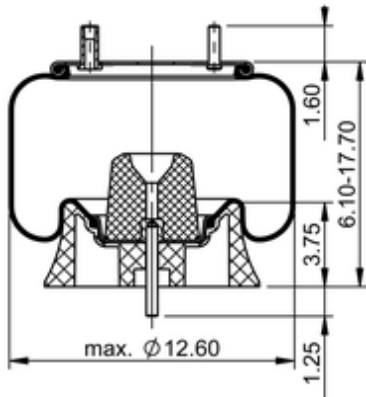

9 10-14 P 490
64479

	12.4 lb
	9311939
	1/2-13 UNC: max. 35 lbf ft
	1/4-18 NPTF: max. 22 lbf ft
	3/4-16 UNF: max. 50 lbf ft

Cross-reference

Firestone Style	1T15M-4
Firestone No.	W01-358-9336
FleetPride	AS9336
Goodyear	1R12-648
Goodyear Flex No.	566243076
Taurus	6362

Triangle	AS-8490
TRP	AS93360
Automann	1DK23I-9336

OE Manufacturer/Part No.

Manufacturer	Original Part No.	Model
Watson & Chalin	AS-0053	