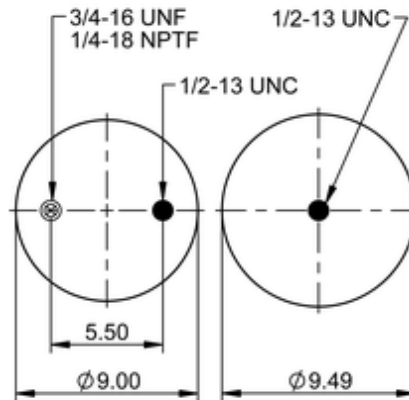

9 10-14 P 490
64479

	12.4 lb
	9311939
	1/2-13 UNC: max. 35 lbf ft
	1/4-18 NPTF: max. 22 lbf ft
	3/4-16 UNF: max. 50 lbf ft

Cross-reference

Firestone Style	1T15M-4
Firestone No.	W01-358-9336
FleetPride	AS9336
Goodyear	1R12-648
Goodyear Flex No.	566243076
Taurus	6362