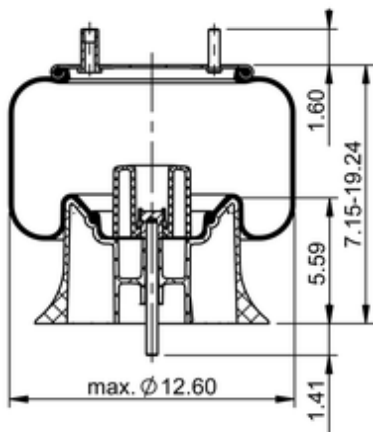

**9 10-14 P 489**
**64478**

	12.3 lb
	9314552
	1/2-13 UNC: max. 35 lbf ft
	1/4-18 NPTF: max. 22 lbf ft
	3/4-16 UNF: max. 50 lbf ft

**Cross-reference**

Firestone Style	1T15M-4
Firestone No.	W01-358-8803
FleetPride	AS8803
Taurus	6362
Triangle	AS-8489
TRP	AS88030

Automann

1DK23I-8803

**OE Manufacturer/Part No.**

<b>Manufacturer</b>	<b>Original Part No.</b>	<b>Model</b>
Ridewell	1003588803C	
SAF Holland	90557194	
SAF Holland	90557189	