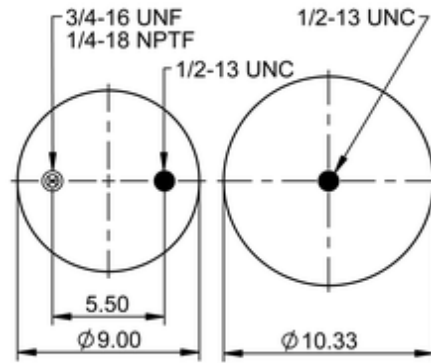

**9 10-14 P 489**
**64478**

	12.3 lb
	9314552
	1/2-13 UNC: max. 35 lbf ft
	1/4-18 NPTF: max. 22 lbf ft
	3/4-16 UNF: max. 50 lbf ft

**Cross-reference**

Firestone Style	1T15M-4
Firestone No.	W01-358-8803
FleetPride	AS8803
Taurus	6362
Triangle	AS-8489
TRP	AS88030