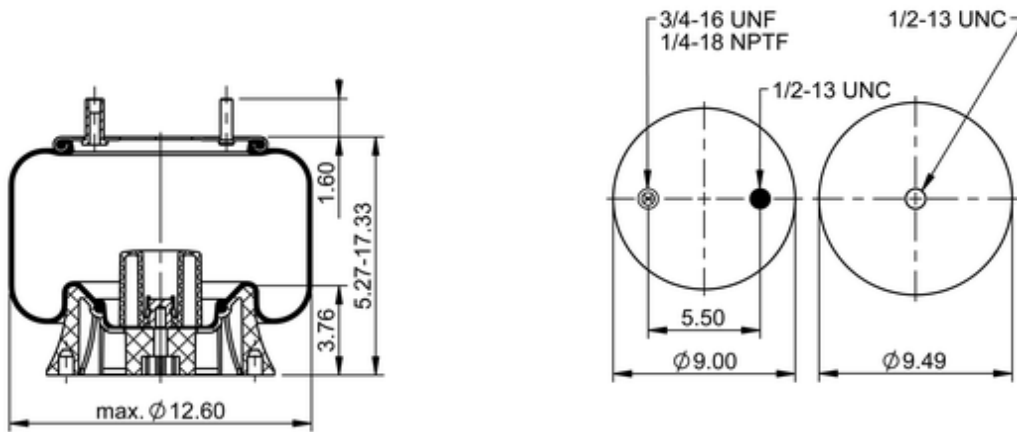

**9 10-14 P 469**
**64477**

	10.8 lb
	9311939
	1/2-13 UNC: max. 35 lbf ft
	1/4-18 NPTF: max. 22 lbf ft
	3/4-16 UNF: max. 50 lbf ft

**Cross-reference**

Firestone Style	1T15M-4
Firestone No.	W01-358-8802
FleetPride	AS8802
Goodyear	1R12-434
Goodyear Flex No.	566243076
Taurus	6362

Triangle	AS-8469
TRP	AS88020
Automann	1DK23I-8802

**OE Manufacturer/Part No.**

<b>Manufacturer</b>	<b>Original Part No.</b>	<b>Model</b>
Ridewell	1003588802C	
SAF Holland	90557170	