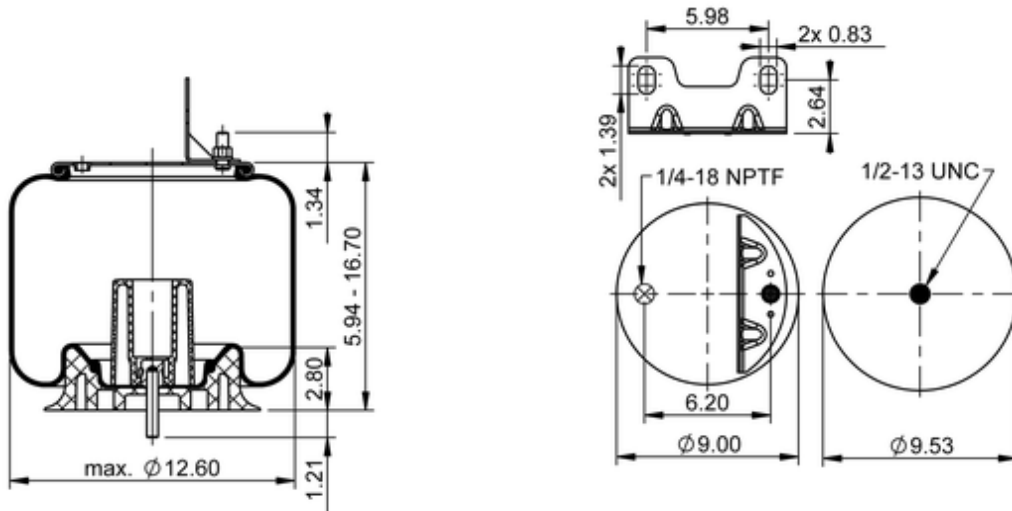

9 10-14 P 465 (BK)
69644

	10.9 lb
	9308127
	1/2-13 UNC: max. 35 lbf ft
	1/4-18 NPTF: max. 22 lbf ft

Cross-reference

Firestone Style	1T15M-4
Firestone No.	W01-358-9335
FleetPride	AS9335
Goodyear	1R12-620
Goodyear Flex No.	566243076
Triangle	AS-8465
TRP	AS93350