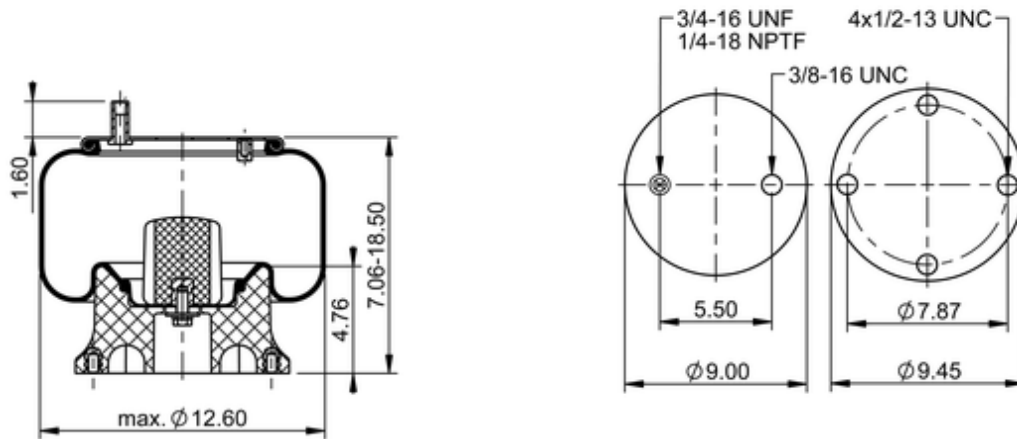

9 10-14 P 462
64474

	13.3 lb
	9308301
	1/2-13 UNC: max. 35 lbf ft
	1/4-18 NPTF: max. 22 lbf ft
	3/4-16 UNF: max. 50 lbf ft

Cross-reference

Firestone Style	1T15M-4
Firestone No.	W01-358-8805
FleetPride	AS8805
Goodyear	1R12-438
Goodyear Flex No.	566243038
Taurus	6362