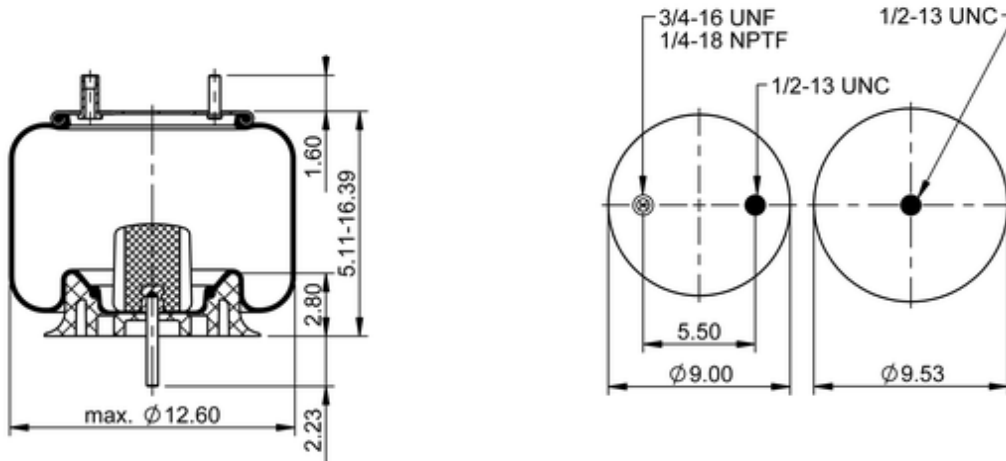

**9 10-14 P 461**
**64473**

	12.3 lb
	9308127
	1/2-13 UNC: max. 35 lbf ft
	1/4-18 NPTF: max. 22 lbf ft
	3/4-16 UNF: max. 50 lbf ft

**Cross-reference**

Firestone Style	1T15LC-4.5
Firestone No.	W01-358-9567
FleetPride	AS9567
Goodyear	1R12-325
Goodyear Flex No.	566243076
Taurus	6362

Triangle	AS-8461
TRP	AS96570
Automann	1DK23I-9567

**OE Manufacturer/Part No.**

<b>Manufacturer</b>	<b>Original Part No.</b>	<b>Model</b>
Loadguard	SC2769	
Navistar/Fleetrte	2027913C1	