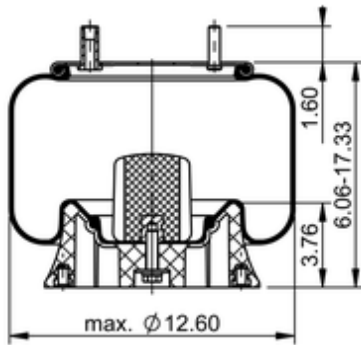

9 10-14 P 437
64471

	12.7 lb
	9312070
	1/2-13 UNC: max. 35 lbf ft
	1/2-14 NPTF: max. 22 lbf ft
	3/4-16 UNF: max. 50 lbf ft

Cross-reference

Firestone Style	1T15M-4
Firestone No.	W01-358-9463
FleetPride	AS9463
Taurus	6362
Triangle	AS-8437
Automann	1DK23I-9463

OE Manufacturer/Part No.

Manufacturer	Original Part No.	Model
SAF Holland	90557130	
SAF Holland	90557131	