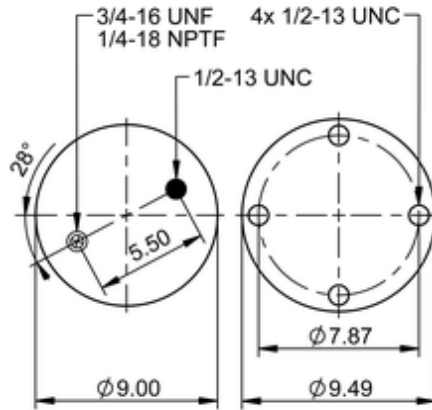

9 10-14 P 437
64471

	12.7 lb
	9312070
	1/2-13 UNC: max. 35 lbf ft
	1/2-14 NPTF: max. 22 lbf ft
	3/4-16 UNF: max. 50 lbf ft

Cross-reference

Firestone Style	1T15M-4
Firestone No.	W01-358-9463
FleetPride	AS9463
Taurus	6362
Triangle	AS-8437
Automann	1DK23I-9463