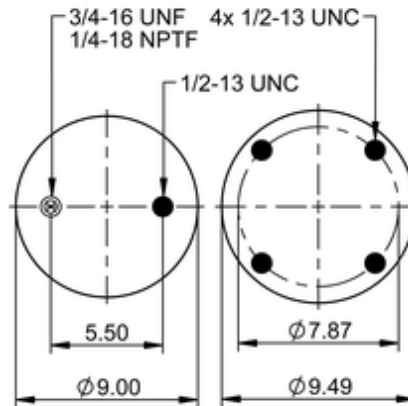

**9 10-14 P 381**
**64470**

	12.8 lb
	9312070
	1/2-13 UNC: max. 35 lbf ft
	1/4-18 NPTF: max. 22 lbf ft
	3/4-16 UNF: max. 50 lbf ft

**Cross-reference**

Firestone Style	1T15M-4
Firestone No.	W01-358-9798
Taurus	6362
Triangle	AS-8381
TRP	AS97980
Automann	1DK23I-9798