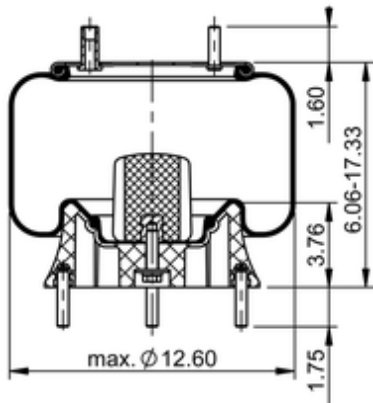

**9 10-14 P 381**
**64470**

	12.8 lb
	9312070
	1/2-13 UNC: max. 35 lbf ft
	1/4-18 NPTF: max. 22 lbf ft
	3/4-16 UNF: max. 50 lbf ft

**Cross-reference**

Firestone Style	1T15M-4
Firestone No.	W01-358-9798
Taurus	6362
Triangle	AS-8381
TRP	AS97980
Automann	1DK23I-9798

**OE Manufacturer/Part No.**

<b>Manufacturer</b>	<b>Original Part No.</b>	<b>Model</b>
Chevrolet	15630691	
SAF Holland	90557105	
SAF Holland	90557137	