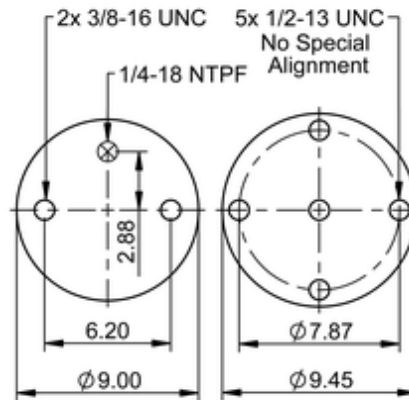

9 10-14 P 349
64469

	12.9 lb
	9308301
	1/2-13 UNC: max. 35 lbf ft
	1/4-18 NPTF: max. 22 lbf ft
	3/8-16 UNC: max. 20 lbf ft

Cross-reference

Firestone Style	1T15M-4
Firestone No.	W01-358-9071
FleetPride	AS9071
Taurus	6362
Triangle	AS-8349
TRP	AS90710