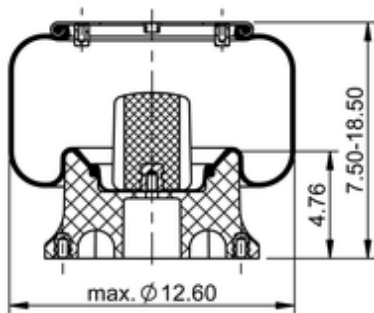

9 10-14 P 349
64469

	12.9 lb
	9308301
	1/2-13 UNC: max. 35 lbf ft
	1/4-18 NPTF: max. 22 lbf ft
	3/8-16 UNC: max. 20 lbf ft

Cross-reference

Firestone Style	1T15M-4
Firestone No.	W01-358-9071
FleetPride	AS9071
Taurus	6362
Triangle	AS-8349
TRP	AS90710