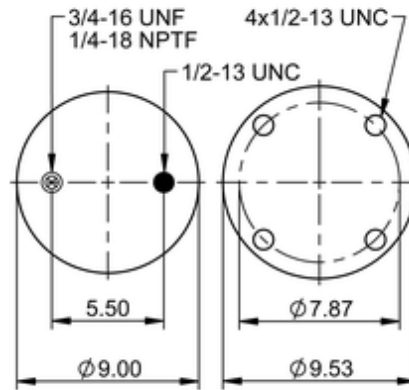

9 10-14 P 345
64258

	13.4 lb
	9308301
	1/2-13 UNC: max. 35 lbf ft
	1/4-18 NPTF: max. 22 lbf ft
	3/4-16 UNF: max. 50 lbf ft

Cross-reference

Firestone Style	1T15M-4
Firestone No.	W01-358-9010
FleetPride	AS9010
Goodyear	1R12-421
Goodyear	1R12-352
Goodyear Flex No.	566243076

Taurus	6362
Triangle	AS-8345
TRP	AS90100
Automann	1DK23I-9010

OE Manufacturer/Part No.

Manufacturer	Original Part No.	Model
Hendrickson	S-2827	
Hendrickson	S-11566	
Reyco	12928-01	
Ridewell	1003589010C	
Watson & Chalin	AS-0044	