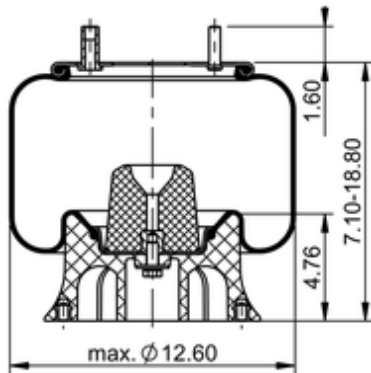

9 10-14 P 345
64258

	13.4 lb
	9308301
	1/2-13 UNC: max. 35 lbf ft
	1/4-18 NPTF: max. 22 lbf ft
	3/4-16 UNF: max. 50 lbf ft

Cross-reference

Firestone Style	1T15M-4
Firestone No.	W01-358-9010
FleetPride	AS9010
Goodyear	1R12-421
Goodyear	1R12-352
Goodyear Flex No.	566243076

Taurus	6362
Triangle	AS-8345
TRP	AS90100
Automann	1DK23I-9010

OE Manufacturer/Part No.

Manufacturer	Original Part No.	Model
Hendrickson	S-2827	
Hendrickson	S-11566	
Reyco	12928-01	
Ridewell	1003589010C	
Watson & Chalin	AS-0044	