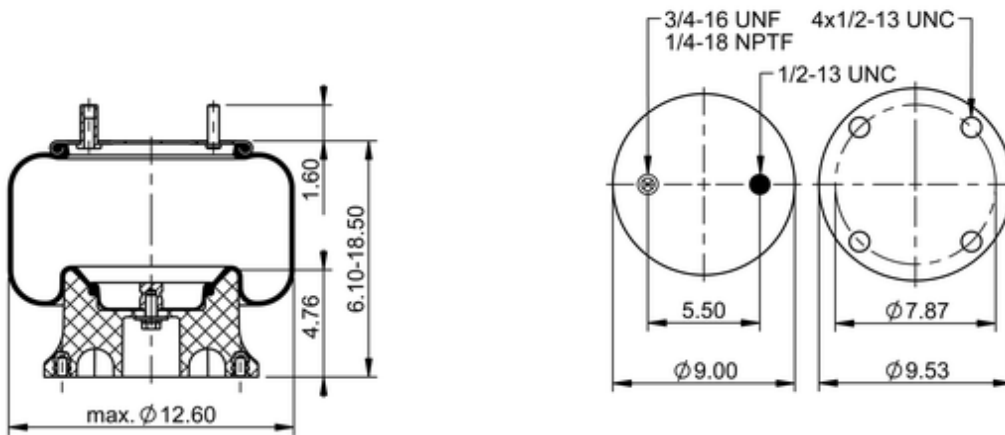

**9 10-14 P 344**
**64466**

	11.2 lb
	9308301
	1/2-13 UNC: max. 35 lbf ft
	1/4-18 NPTF: max. 22 lbf ft
	3/4-16 UNF: max. 50 lbf ft

**Cross-reference**

Firestone Style	1T15M-4
Firestone No.	W01-358-9008
Taurus	6362
Triangle	AS-8344
TRP	AS90080
Automann	1DK23I-9008