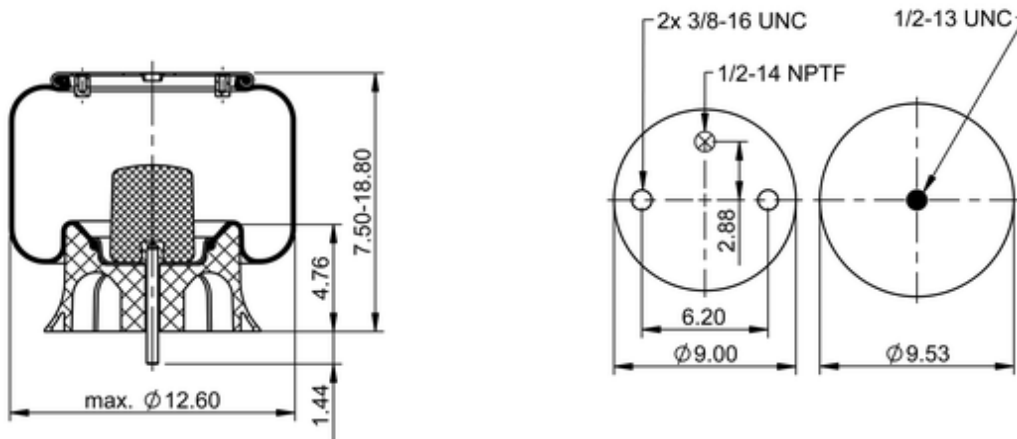

9 10-14 P 312
64274

	13.2 lb
	9308128
	1/2-13 UNC: max. 35 lbf ft
	1/2-14 NPTF: max. 22 lbf ft
	3/8-16 UNC: max. 20 lbf ft

Cross-reference

Primeride	AS PR9M14 9069
Firestone Style	1T15M-4
Firestone No.	W01-358-9069
FleetPride	AS9069
Goodyear	1R12-069
Goodyear	1R12-676

Goodyear Flex No.	566243038
Taurus	6362
Triangle	AS-8312
TRP	AS90690
Automann	1DK23I-9069
Road Choice	AS9069

OE Manufacturer/Part No.

Manufacturer	Original Part No.	Model
Taurus	AS504-9069	
Volvo	85101145	
Watson & Chalin	AS-0077	
Dayton	352-9069	
Hendrickson	S-13031	
Loadguard	SC2034	
Navistar/Fleetrte	554764C1	
Peterbilt	03-02456	
Peterbilt	03-04759	
Peterbilt	03-01649	
Peterbilt	03-06746	
Peterbilt	03-07112	
Peterbilt	03-02038	
Peterbilt	03-10042	
Taurus	AS506-9069	
Brake & Wheel	M3512	
SAF Holland	57009069	
Ridewell	1003589069C	
Kenworth	C81-6022	
Foden	1300248000	
Volvo	3130497	