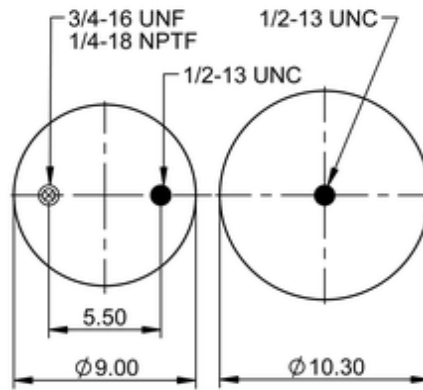

9 10-14 P 297

78176

 lb	14.1 lb
	9306248
	1/2-13 UNC: max. 35 lbf ft
	1/4-18 NPTF: max. 22 lbf ft
	3/4-16 UNF: max. 50 lbf ft

OE Manufacturer/Part No.

Manufacturer	Original Part No.	Model
SAF Holland	90557418	