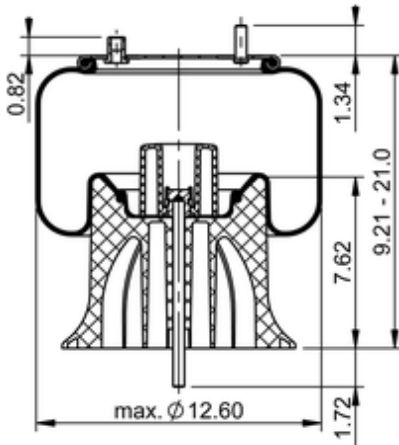

9 10-14 P 297

78176

 lb	14.1 lb
	9306248
	1/2-13 UNC: max. 35 lbf ft
	1/4-18 NPTF: max. 22 lbf ft
	3/4-16 UNF: max. 50 lbf ft

OE Manufacturer/Part No.

Manufacturer	Original Part No.	Model
SAF Holland	90557418	