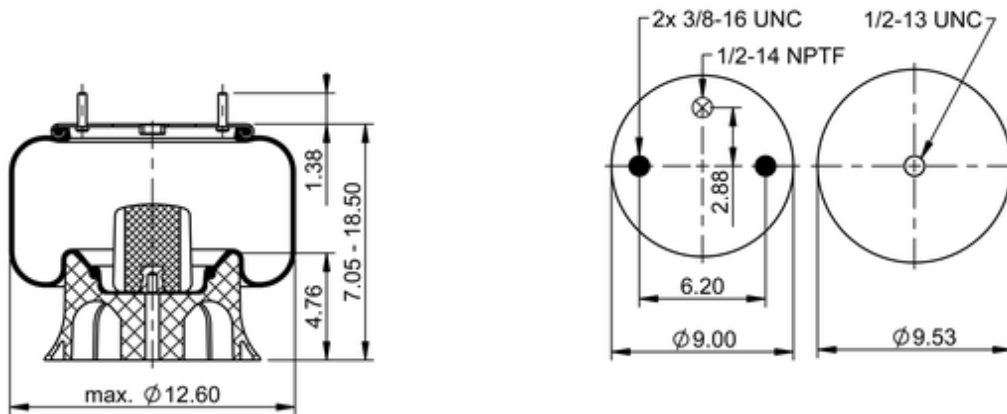

**9 10-14 P 1636**
**602055**

	lb
	9308128
	1/2-13 UNC: max. 35 lbf ft
	1/2-14 NPTF: max. 18 lbf ft
	3/8-16 UNC: max. 18 lbf ft

**Cross-reference**

TRP	AS54590
-----	---------

**OE Manufacturer/Part No.**

Manufacturer	Original Part No.	Model
Peterbilt	C81-1012	