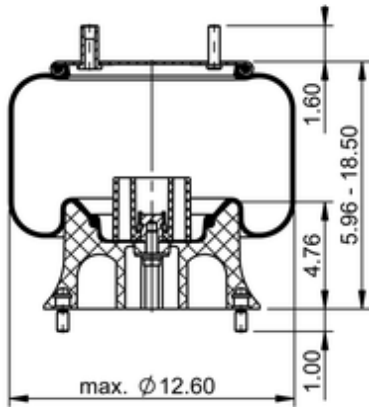

9 10-14 P 1359

78328

 lb	13.9 lb
	9308245
	1/2-13 UNC: max. 35 lbf ft
	1/4-18 NPTF: max. 22 lbf ft
	3/4-16 UNF: max. 50 lbf ft

OE Manufacturer/Part No.

Manufacturer	Original Part No.	Model
SAF Holland	90557321	