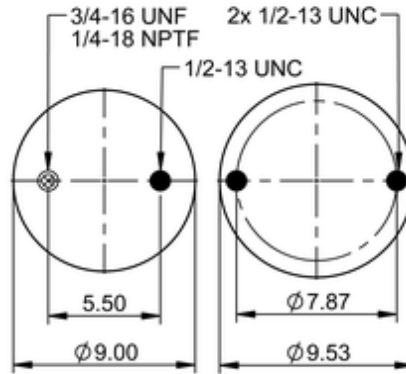

9 10-14 P 1359

78328

 lb	13.9 lb
	9308245
	1/2-13 UNC: max. 35 lbf ft
	1/4-18 NPTF: max. 22 lbf ft
	3/4-16 UNF: max. 50 lbf ft

OE Manufacturer/Part No.

Manufacturer	Original Part No.	Model
SAF Holland	90557321	