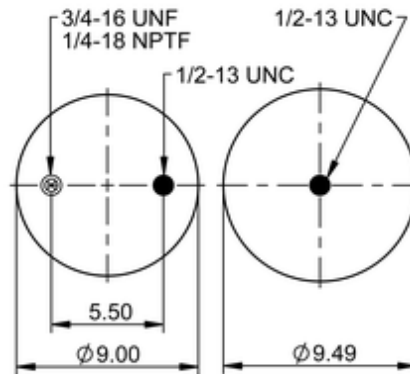

9 10-14 P 1301

600455

	lb
	9311939
	1/2-13 UNC: max. 35 lbf ft
	1/4-18 NPTF: max. 22 lbf ft
	3/4-16 UNF: max. 50 lbf ft

Cross-reference

TRP	AS13013
-----	---------

OE Manufacturer/Part No.

Manufacturer	Original Part No.	Model
SAF Holland	90557467	