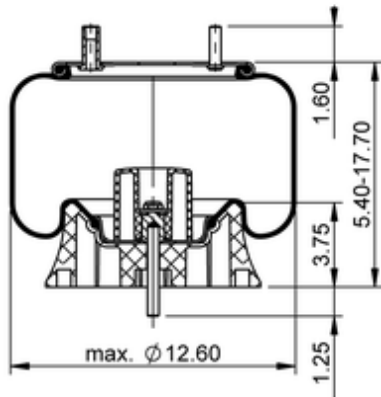

9 10-14 P 1301

600455

	lb
	9311939
	1/2-13 UNC: max. 35 lbf ft
	1/4-18 NPTF: max. 22 lbf ft
	3/4-16 UNF: max. 50 lbf ft

Cross-reference

TRP	AS13013
-----	---------

OE Manufacturer/Part No.

Manufacturer	Original Part No.	Model
SAF Holland	90557467	