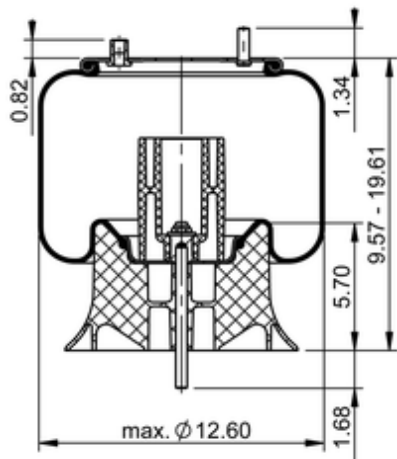

9 10-14 P 1189

78178

 lb	13.9 lb
	9314011
	1/2-13 UNC: max. 35 lbf ft
	1/4-18 NPTF: max. 22 lbf ft
	3/4-16 UNF: max. 50 lbf ft

Cross-reference

TRP	AS11893
Automann	1DK23I-P1189

OE Manufacturer/Part No.

Manufacturer	Original Part No.	Model
--------------	-------------------	-------