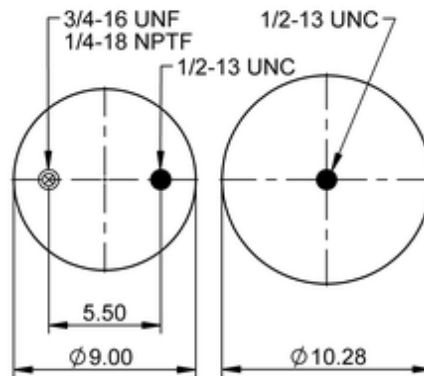

9 10-14 P 1189

78178

 lb	13.9 lb
	9314011
	1/2-13 UNC: max. 35 lbf ft
	1/4-18 NPTF: max. 22 lbf ft
	3/4-16 UNF: max. 50 lbf ft

Cross-reference

TRP	AS11893
Automann	1DK23I-P1189

OE Manufacturer/Part No.

Manufacturer	Original Part No.	Model
--------------	-------------------	-------