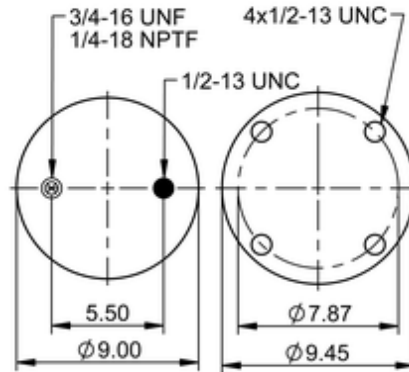

9 10-14 P 1143
74768

	13.5 lb
	9308301
	1/2-13 UNC: max. 35 lbf ft
	1/4-18 NPTF: max. 22 lbf ft
	3/4-16 UNF: max. 50 lbf ft

Cross-reference

Firestone Style	1T15M-4
Firestone No.	W01-W35-8809

OE Manufacturer/Part No.