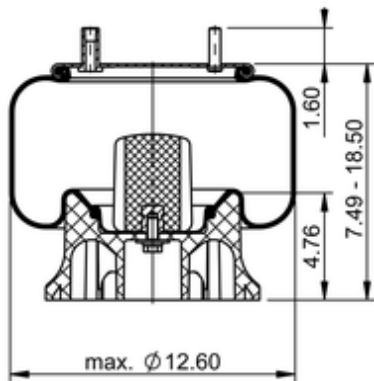

9 10-14 P 1143
74768

	13.5 lb
	9308301
	1/2-13 UNC: max. 35 lbf ft
	1/4-18 NPTF: max. 22 lbf ft
	3/4-16 UNF: max. 50 lbf ft

Cross-reference

Firestone Style	1T15M-4
Firestone No.	W01-W35-8809

OE Manufacturer/Part No.