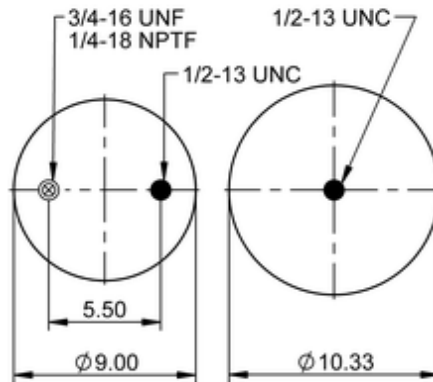

**9 10-14 P 1029**

**78177**

	15.9 lb
	9314552
	1/2-13 UNC: max. 35 lbf ft
	1/4-18 NPTF: max. 22 lbf ft
	3/4-16 UNF: max. 50 lbf ft

**OE Manufacturer/Part No.**

Manufacturer	Original Part No.	Model
SAF Holland	90557426	