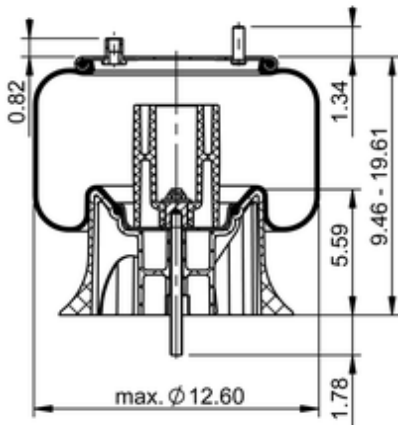

**9 10-14 P 1029**

**78177**

	15.9 lb
	9314552
	1/2-13 UNC: max. 35 lbf ft
	1/4-18 NPTF: max. 22 lbf ft
	3/4-16 UNF: max. 50 lbf ft

**OE Manufacturer/Part No.**

Manufacturer	Original Part No.	Model
SAF Holland	90557426	