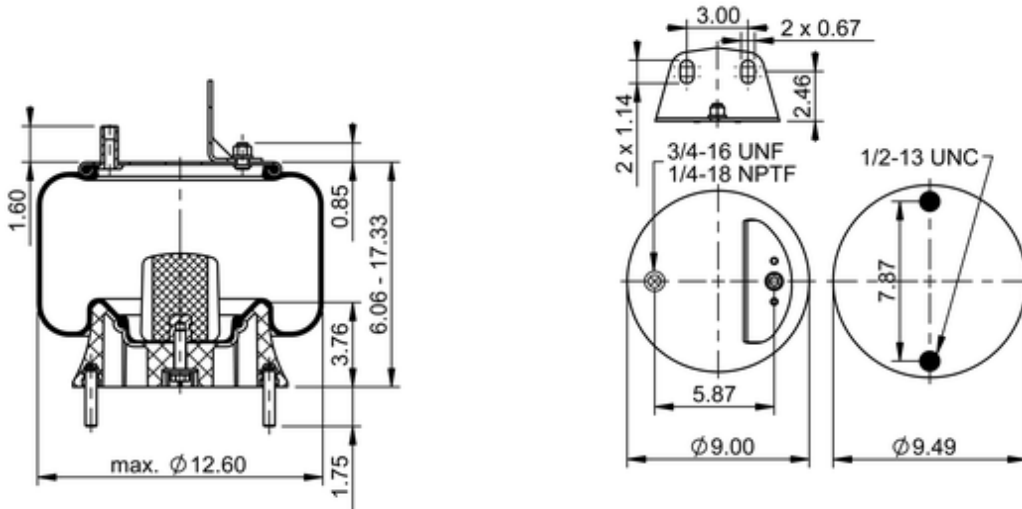

**9 10-14 P 075 (BK)**
**64621**

	14.4 lb
	9312070
	1/2-13 UNC: max. 35 lbf ft
	1/4-18 NPTF: max. 22 lbf ft
	3/4-16 UNF: max. 50 lbf ft

**Cross-reference**

Firestone No.	W01-358-9507
Goodyear	1R12-543
Goodyear Flex No.	566243076

**OE Manufacturer/Part No.**

<b>Manufacturer</b>	<b>Original Part No.</b>	<b>Model</b>
SAF Holland	90557275	