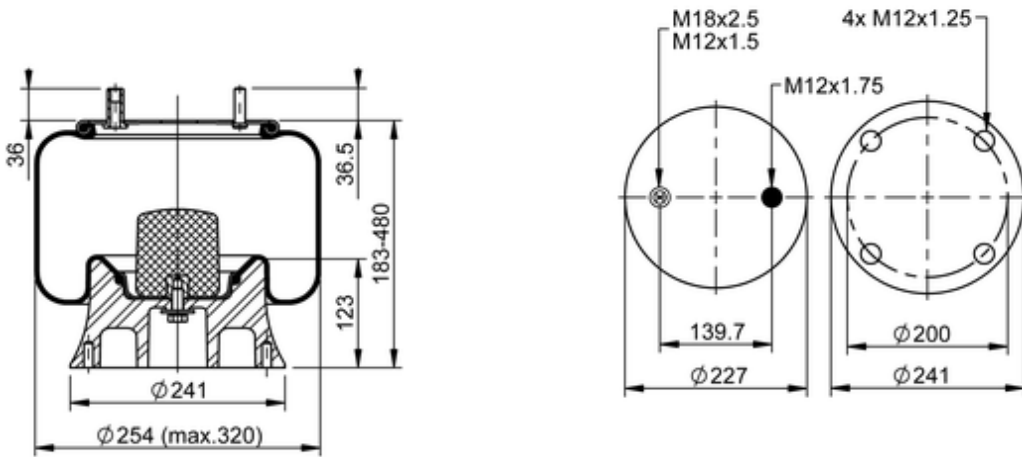

**9 10-14 A 984 Brazil**
**70371**

	16.2 lb
	9305281
	M12x1.5: max. 22 lbf ft
	M12x1.75: max. 35 lbf ft
	M18: max. 35 lbf ft

**Cross-reference**

Firestone Style	1T15M-4
Firestone No.	W01-095-0326
Goodyear	556 0 2 8664
Goodyear Flex No.	556 0 3 8086
Airtech Ref.	137342
Airtech No.	39039-02C

Flexyon system	XY 6124
Suspentech flex	ST 070K
Suspentech system	ST 070

**OE Manufacturer/Part No.**

<b>Manufacturer</b>	<b>Original Part No.</b>	<b>Model</b>
STARA	79404035	
BUSSCAR	61755271	
FACCHINI	0308501708	
HBZ	80006-20	