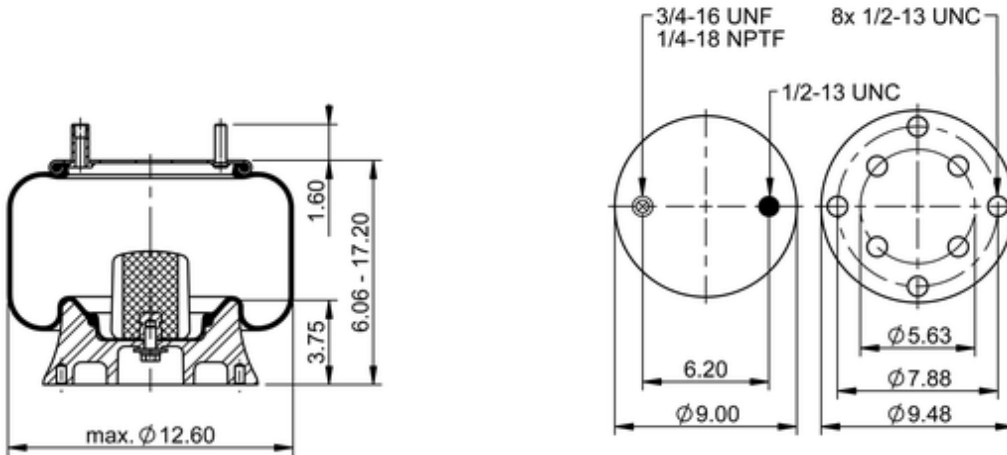

9 10-14 A 546
64487

	16.3 lb
	9309183
	1/2-13 UNC: max. 35 lbf ft
	1/4-18 NPTF: max. 22 lbf ft
	3/4-16 UNF: max. 50 lbf ft

Cross-reference

Firestone Style	1T15M-4
Firestone No.	W01-358-8810
Taurus	6362
Triangle	AS-8546
TRP	AS88100
Automann	1DK23I-8810