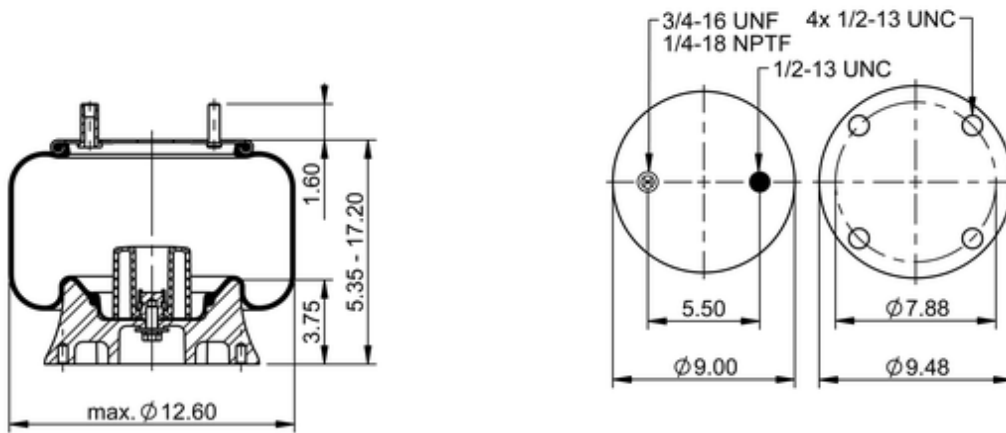

9 10-14 A 545
64486

	14.8 lb
	9309183
	1/2-13 UNC: max. 35 lbf ft
	1/4-18 NPTF: max. 22 lbf ft
	3/4-16 UNF: max. 50 lbf ft

Cross-reference

Firestone Style	1T15M-4
Firestone No.	W01-358-8806
FleetPride	AS8806
Goodyear	1R12-445
Goodyear	1R12-492
Taurus	6362