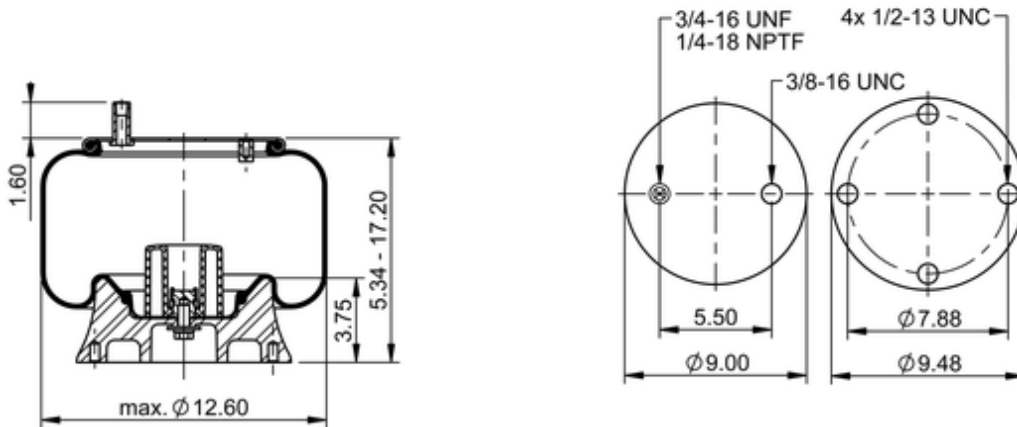

9 10-14 A 496
64484

	14.7 lb
	9309183
	1/2-13 UNC: max. 35 lbf ft
	1/4-18 NPTF: max. 22 lbf ft
	3/4-16 UNF: max. 50 lbf ft

Cross-reference

Firestone Style	1T15M-4
Firestone No.	W01-358-9797
FleetPride	AS9797
Goodyear	1R12-437
Goodyear Flex No.	566243076
Taurus	6362