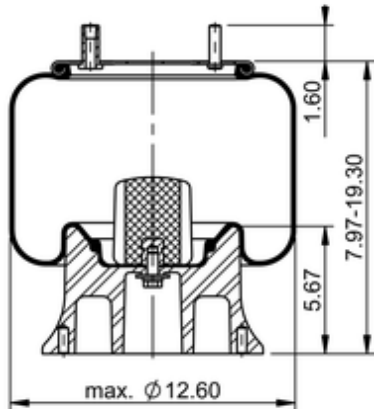

9 10-14 A 491
64480

	16.4 lb
	9311400
	1/2-13 UNC: max. 35 lbf ft
	1/4-18 NPTF: max. 22 lbf ft
	3/4-16 UNF: max. 50 lbf ft

Cross-reference

Firestone Style	1T15M-4
Firestone No.	W01-358-9467
Taurus	6362
Triangle	AS-8491
TRP	AS94670
Automann	1DK23I-9467