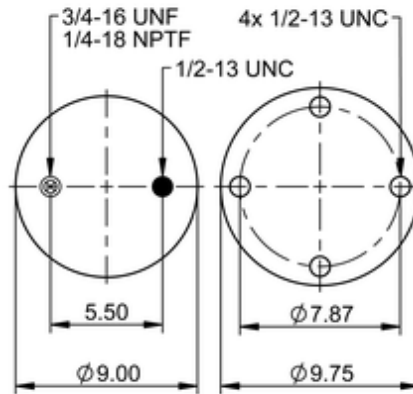

9 10-14 A 491
64480

	16.4 lb
	9311400
	1/2-13 UNC: max. 35 lbf ft
	1/4-18 NPTF: max. 22 lbf ft
	3/4-16 UNF: max. 50 lbf ft

Cross-reference

Firestone Style	1T15M-4
Firestone No.	W01-358-9467
Taurus	6362
Triangle	AS-8491
TRP	AS94670
Automann	1DK23I-9467