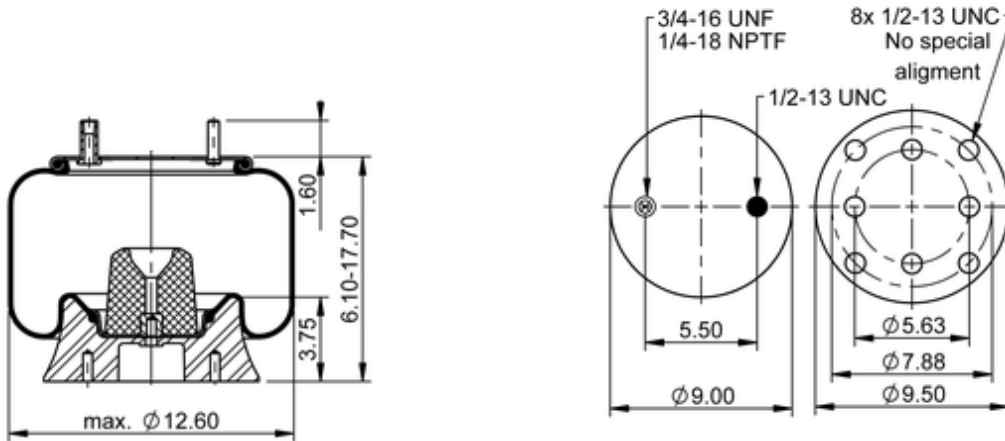

9 10-14 A 330
64464

	16.2 lb
	9309183
	1/2-13 UNC: max. 35 lbf ft
	1/4-18 NPTF: max. 22 lbf ft
	3/4-16 UNF: max. 50 lbf ft

Cross-reference

Firestone Style	1T15M-4
Firestone No.	W01-358-9070
FleetPride	AS9070
Goodyear	1R12-370
Goodyear Flex No.	566243076
Taurus	6362