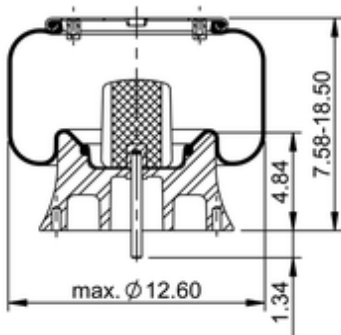

9 10-14 A 312

75626

 lb	16.3 lb
	9305281
	1/2-13 UNC: max. 35 lbf ft
	1/2-14 NPTF: max. 22 lbf ft
	3/8-16 UNC: max. 20 lbf ft

Cross-reference

Goodyear	1R12-669
Goodyear Flex No.	566-24-3-038

OE Manufacturer/Part No.

Manufacturer	Original Part No.	Model
--------------	-------------------	-------

Kenworth	C81-6022
Ridewell	1003589069C
SAF Holland	57009069
Brake & Wheel	M3512
Watson & Chalin	AS-0077
Volvo	85101145
Taurus	AS506-9069
Peterbilt	03-10042
Peterbilt	03-02038
Peterbilt	03-07112
Peterbilt	03-06746
Peterbilt	03-01649
Peterbilt	03-04759
Peterbilt	03-02456
Navistar/Fleetrte	554764C1
Loadguard	SC2034
Hendrickson	S-13031
Dayton	352-9069