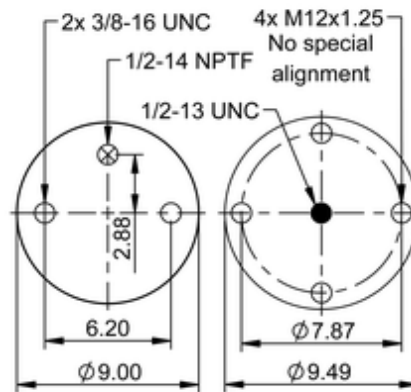

9 10-14 A 312

75626

 lb	16.3 lb
	9305281
	1/2-13 UNC: max. 35 lbf ft
	1/2-14 NPTF: max. 22 lbf ft
	3/8-16 UNC: max. 20 lbf ft

Cross-reference

Goodyear	1R12-669
Goodyear Flex No.	566-24-3-038

OE Manufacturer/Part No.

Manufacturer	Original Part No.	Model
--------------	-------------------	-------

Kenworth	C81-6022
Ridewell	1003589069C
SAF Holland	57009069
Brake & Wheel	M3512
Watson & Chalin	AS-0077
Volvo	85101145
Taurus	AS506-9069
Peterbilt	03-10042
Peterbilt	03-02038
Peterbilt	03-07112
Peterbilt	03-06746
Peterbilt	03-01649
Peterbilt	03-04759
Peterbilt	03-02456
Navistar/Fleetrte	554764C1
Loadguard	SC2034
Hendrickson	S-13031
Dayton	352-9069