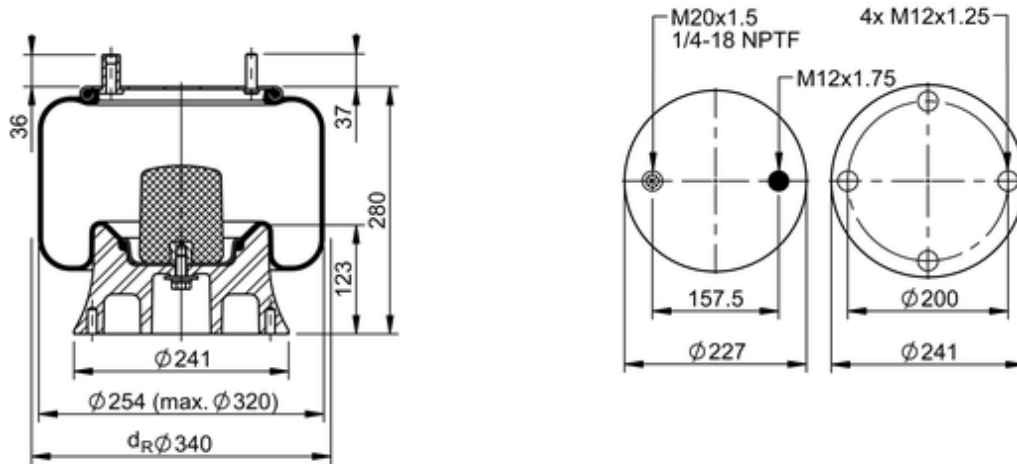

**9 10-14 A 1100 Brazil**
**74372**

	15.9 lb
	9305281
	1/4-18 NPTF: max. 22 lbf ft
	M12x1.75: max. 35 lbf ft
	M20x1.5: max. 50 lbf ft

**Cross-reference**

Firestone Style	1T15M-4
Firestone No.	W01-095-0360
Goodyear	556 0 2 8583
Goodyear Flex No.	556 0 3 8086
Airtech Ref.	137362
Airtech No.	39039-03 C