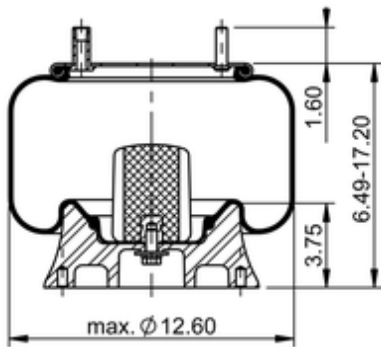

9 10-14 A 103

68620

	16 lb
	9309183
	1/2-13 UNC: max. 35 lbf ft
	1/4-18 NPTF: max. 22 lbf ft
	3/4-16 UNF: max. 50 lbf ft