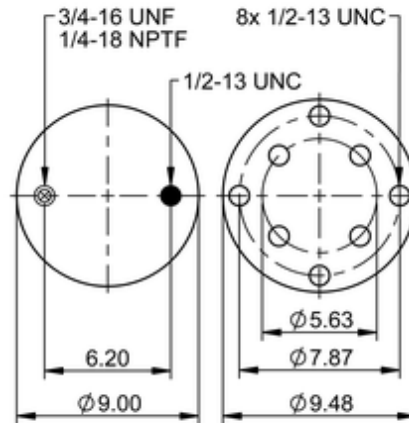

9 10-14 A 103

68620

	16 lb
	9309183
	1/2-13 UNC: max. 35 lbf ft
	1/4-18 NPTF: max. 22 lbf ft
	3/4-16 UNF: max. 50 lbf ft