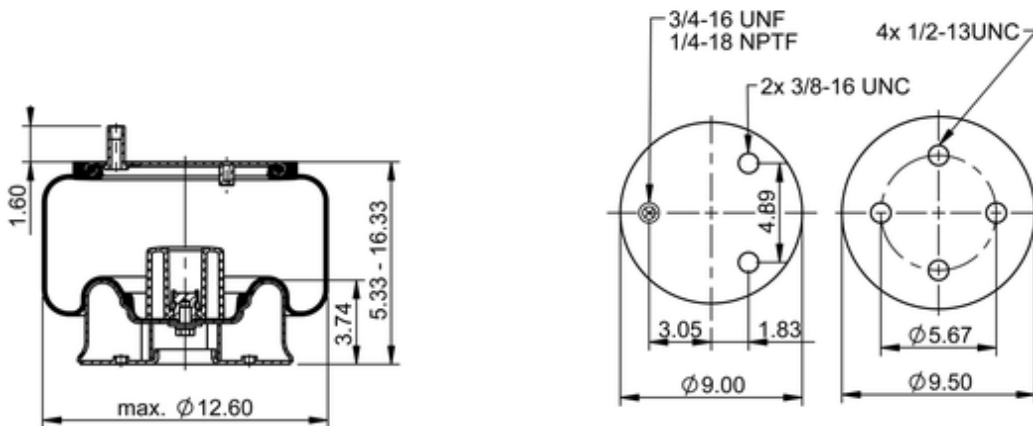

**9 10-13.5 S 881**
**66447**

	19 lb
	9309758
	1/2-13 UNC: max. 35 lbf ft
	1/4-18 NPTF: max. 22 lbf ft
	3/8-16 UNC: max. 20 lbf ft

**Cross-reference**

Primeride	AS PR9M13.5 8800
Firestone Style	1T15VP-4
Firestone No.	W01-358-9579
Firestone No.	W01-358-8800
FleetPride	AS9579
Goodyear	1R13-239

Goodyear Flex No.	566263053
TRP	AS95790
Automann	1DK23I-9579

**OE Manufacturer/Part No.**

<b>Manufacturer</b>	<b>Original Part No.</b>	<b>Model</b>
Hendrickson	S-21208	