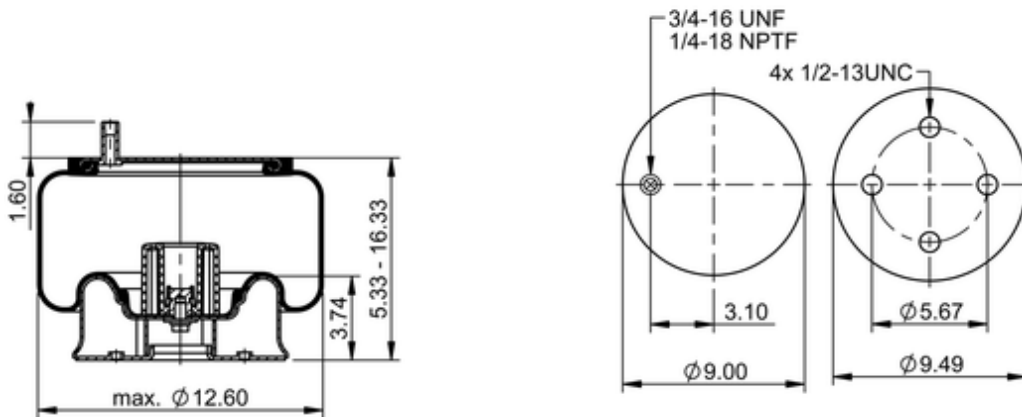

9 10-13.5 S 433
64287

	18.8 lb
	9309758
	1/2-13 UNC: max. 35 lbf ft
	1/4-18 NPTF: max. 22 lbf ft
	3/4-16 UNF: max. 50 lbf ft

Cross-reference

Primeride	AS PR9M13.5 9270
Firestone Style	1T15VP-4
Firestone No.	W01-358-9270
FleetPride	AS9270
Goodyear	1R13-119
Goodyear Flex No.	566263053

Taurus	6385
Triangle	AS-8433
TRP	AS92700
Automann	1DK23I-9270
Road Choice	AS9270

OE Manufacturer/Part No.

Manufacturer	Original Part No.	Model
Hendrickson	S-20010	
Volvo	85101147	
Watson & Chalin	AS-0084	
Brake & Wheel	M3542	
Ridewell	1003589270C	