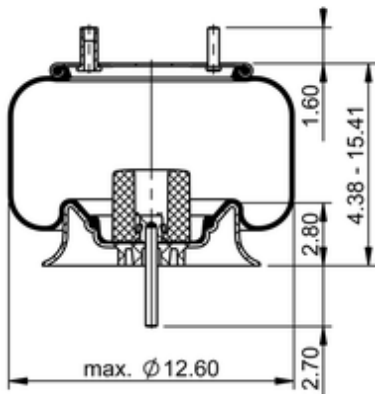

**9 10-13.5 P 978**

**68152**

 lb	11.2 lb
	9314157
	1/2-13 UNC: max. 35 lbf ft
	1/4-18 NPTF: max. 22 lbf ft
	3/4-16 UNF: max. 50 lbf ft

**Cross-reference**

Triangle	AS-8978
TRP	AS09783
Automann	1DK23I-P978

**OE Manufacturer/Part No.**

<b>Manufacturer</b>	<b>Original Part No.</b>	<b>Model</b>
SAF Holland	90557375	