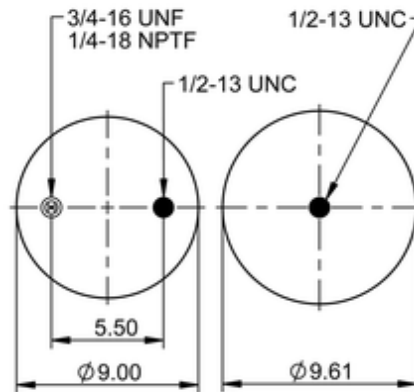

**9 10-13.5 P 978**

**68152**

 lb	11.2 lb
	9314157
	1/2-13 UNC: max. 35 lbf ft
	1/4-18 NPTF: max. 22 lbf ft
	3/4-16 UNF: max. 50 lbf ft

**Cross-reference**

Triangle	AS-8978
TRP	AS09783
Automann	1DK23I-P978

**OE Manufacturer/Part No.**

<b>Manufacturer</b>	<b>Original Part No.</b>	<b>Model</b>
SAF Holland	90557375	