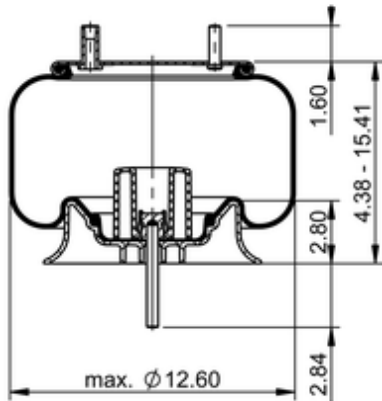

9 10-13.5 P 874
68151

	11 lb
	9314157
	1/2-13 UNC: max. 35 lbf ft
	1/4-18 NPTF: max. 22 lbf ft
	3/4-16 UNF: max. 50 lbf ft

Cross-reference

Primeride	AS PR9M13.5 9807
Firestone Style	1T15M-2
Firestone No.	W01-358-9807
FleetPride	AS9807
Goodyear	1R12-1047
Goodyear Flex No.	566243142

Triangle	AS-8874
TRP	AS98070
Automann	1DK23I-9807
Road Choice	AS9807

OE Manufacturer/Part No.

Manufacturer	Original Part No.	Model
SAF Holland	90557372	
SAF Holland	50857000	