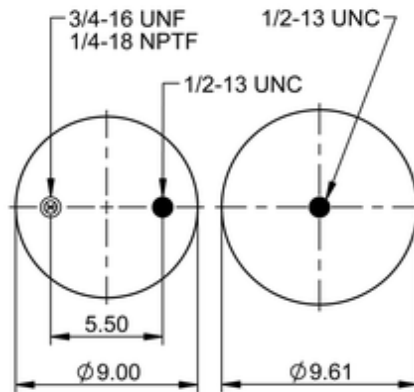

9 10-13.5 P 874
68151

	11 lb
	9314157
	1/2-13 UNC: max. 35 lbf ft
	1/4-18 NPTF: max. 22 lbf ft
	3/4-16 UNF: max. 50 lbf ft

Cross-reference

Primeride	AS PR9M13.5 9807
Firestone Style	1T15M-2
Firestone No.	W01-358-9807
FleetPride	AS9807
Goodyear	1R12-1047
Goodyear Flex No.	566243142

Triangle	AS-8874
TRP	AS98070
Automann	1DK23I-9807
Road Choice	AS9807

OE Manufacturer/Part No.

Manufacturer	Original Part No.	Model
SAF Holland	90557372	
SAF Holland	50857000	