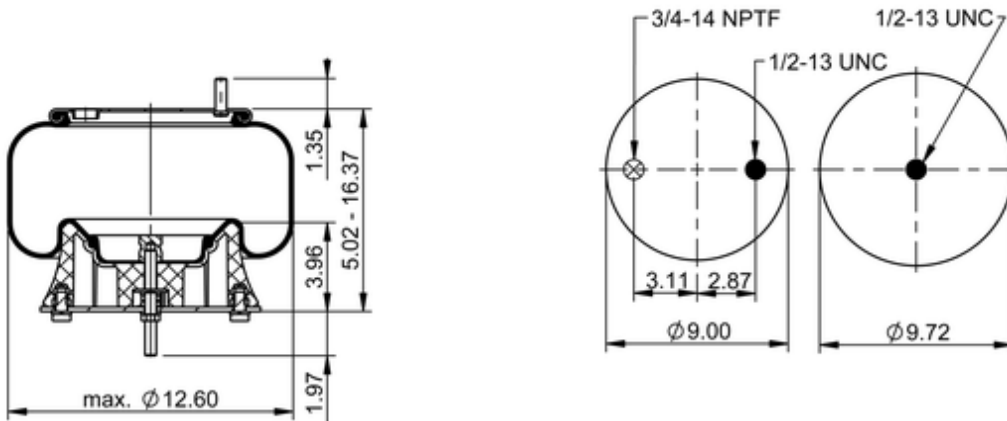

**9 10-13.5 P 232**
**69800**

|  |                             |
|--|-----------------------------|
|  | 11 lb                       |
|  | 9312070                     |
|  | 1/2-13 UNC: max. 35 lbf ft  |
|  | 3/4-14 NPTF: max. 22 lbf ft |

**Cross-reference**

|                 |              |
|-----------------|--------------|
| Firestone Style | 1T15MT-3     |
| Firestone No.   | W01-358-9774 |
| TRP             | AS97740      |
| Automann        | 1DK231-9774  |