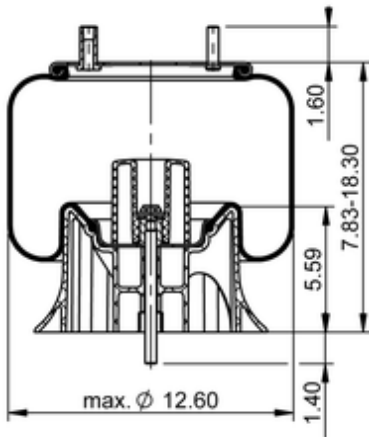

**9 10-13.5 P 1318**
**600456**

	12.6 lb
	9314552
	1/2-13 UNC: max. 35 lbf ft
	1/4-18 NPTF: max. 22 lbf ft
	3/4-16 UNF: max. 50 lbf ft

**Cross-reference**

TRP	AS13183
-----	---------

**OE Manufacturer/Part No.**

Manufacturer	Original Part No.	Model
SAF Holland	90557470	