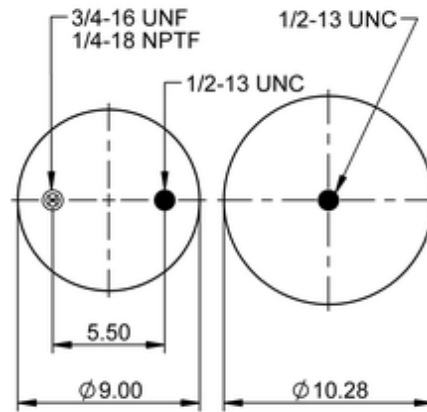

**9 10-13.5 P 1318**
**600456**

	12.6 lb
	9314552
	1/2-13 UNC: max. 35 lbf ft
	1/4-18 NPTF: max. 22 lbf ft
	3/4-16 UNF: max. 50 lbf ft

**Cross-reference**

TRP	AS13183
-----	---------

**OE Manufacturer/Part No.**

Manufacturer	Original Part No.	Model
SAF Holland	90557470	