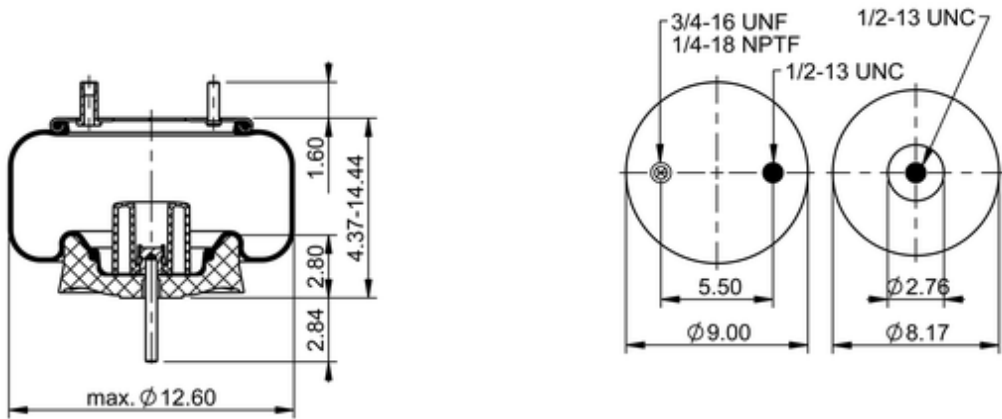

9 10-12 P 839
66117

| | |
|--|-----------------------------|
| | 10.7 lb |
| | 9311561 |
| | 1/2-13 UNC: max. 35 lbf ft |
| | 1/4-18 NPTF: max. 22 lbf ft |
| | 3/4-16 UNF: max. 50 lbf ft |

Cross-reference

| Manufacturer | Original Part No. | Model |
|---------------------|--------------------------|--------------|
| SAF Holland | 90557306 | |